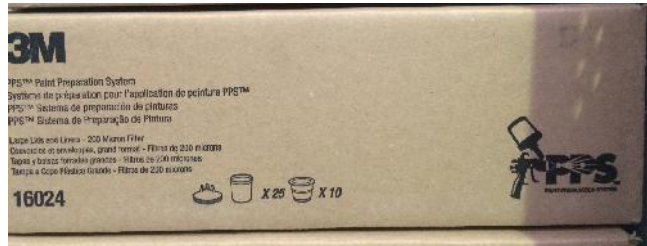

24D PRINCES HIGHWAY, DOVETON, VIC

CRASH SUPPLIES VIC

PH: (03) 8710 3400

PAINT SHOP SUPPLIES

3M PPS Cups 850ml

(1 Box)

\$64 + GST

[16024]

3M PPS Cups 600ml

(1 Box)

\$100 + GST

[16000]

Velcro Block Set

\$44 + GST

[V05BK]

Grey Scotch-Brite Roll